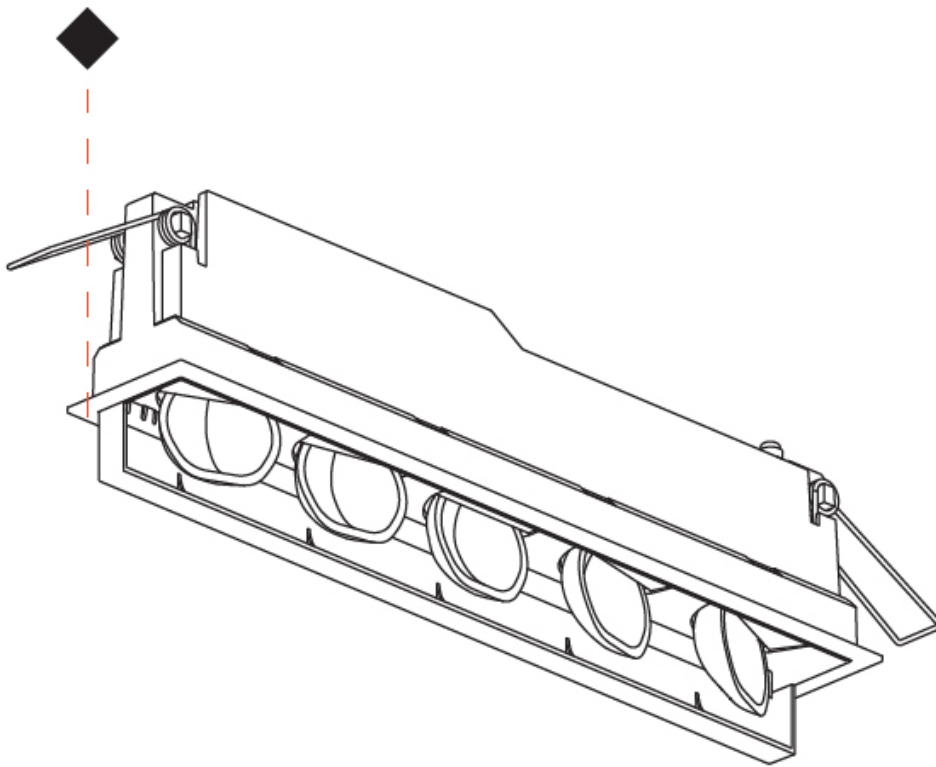

MAGIQ WALLWASH RECESSED

A35154-

PROJECT _____

TYPE _____

SPECIFIER _____

QUANTITY _____

DATE _____

A