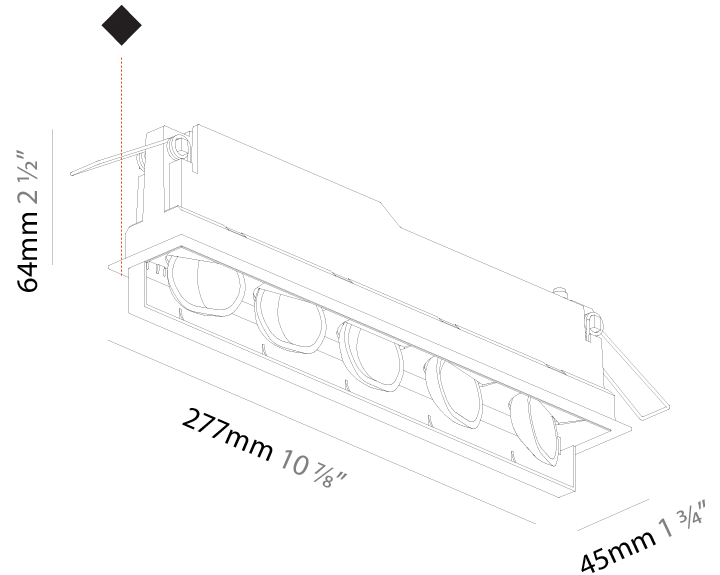

GENERAL

Series: Magiq Wallwash
Brand: Prolicht
Division: Architectural
Mounting Type: Recessed
Mounting Location: Ceiling
Subcategory: Wallwash

PHYSICAL

Shape: Rectangle
Length (mm): 277
Length (in): 10 ⁷/₈
Width (mm): 45
Width (in): 1 ³/₄
Height (mm): 64
Height (in): 2 ¹/₂
Min. Recessing Depth (mm): 100
Min. Recessing Depth (in): 3 ¹⁵/₁₆
Light Distribution: Asymmetric
Fixture Finish: SSR / BKV / CWI / CRY / HAB / UFT / ITA / RUA / FTG / MYG / LOD / PUS / FRO / FUP / KIA / POP / BLS / SPG / MEY / GOH / GUM / CHC / COM / ABZ / JAG / OBR / MOS / ROR
Holder Finish: WHI / BLK
Fixture Material: Aluminum Die Cast
Cut-out Measurements: 270mm / 10 5/8" x 38mm / 1 1/2"

ELECTRICAL

Lamp Type: LED (Zhaga Standard)
Input Wattage (W): 31.4
Total Output Wattage (W): 25.9
Dimming: Tri-Mode (Non-Dimming and Phase Dimming (120Vac only) and 0-10V Dimming)
Driver Included: No
Driver Location: Remote
Driver Type: Constant Current - Universal
Driver Class: Class 1
Input Voltage (V): 120 - 277
Constant Current (MA): 500

LED

Number of LEDs: 5
Color Temperature (°K): 2700 / 3000 / 3500 / 4000
Max. Delivered Lumen (lm): 2145 / 2339 / 2145 / 2443
Nominal Lumen (lm): 2375 / 2590 / 2375 / 2705
CRI: >90 CRI
Efficiency (%): 82.3
Lamp Life (hrs): 50000

OPTICAL

RATINGS AND CERTIFICATIONS

Certified By: CSA Certified to UL and CSA Standards
IP rating: IP20

PROJECT
TYPE
SPECIFIER
QUANTITY
DATE