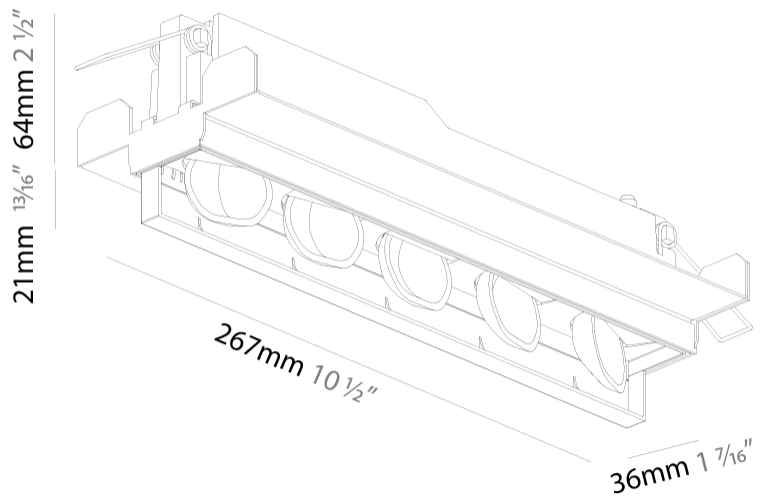

GENERAL

Series: Magiq Wallwash
 Brand: Prolicht
 Division: Architectural
 Mounting Type: Trimless
 Mounting Location: Ceiling
 Subcategory: Wallwash

PHYSICAL

Shape: Rectangle
 Length (mm): 267
 Length (in): 10 1/2
 Width (mm): 36
 Width (in): 1 7/16
 Height (mm): 64
 Height (in): 2 1/2
 Ceiling Thickness (mm): 12.5
 Ceiling Thickness (in): 1/2
 Min. Recessing Depth (mm): 100
 Min. Recessing Depth (in): 3 15/16
 Light Distribution: Asymmetric
 Weight (kg): 0.943
 Weight (lbs): 2.08
 Holder Finish: WHI / BLK
 Fixture Material: Aluminum Die Cast
 Cut-out Measurements: 273mm / 10 3/4" x 42mm / 1 5/8"
 Upon Request: Unique Ceiling Thickness

OPTICAL

Reflector: Asymmetric
 Upon Request: Special Beam Angles

RATINGS AND CERTIFICATIONS

Certified By: CSA Certified to UL and CSA Standards
 IP rating: IP20

100mm
3 15/16"

12 1/2 mm
1/2"

270mm x 38mm
10 5/8" x 1 1/2"